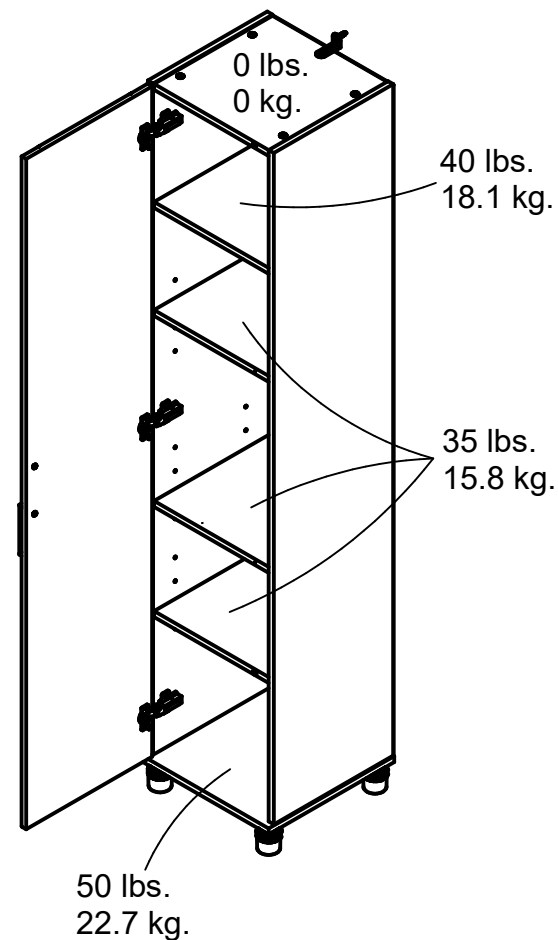

7920414COM - 16" Cabinet

Finish: Obsidian Black (414) / Black (56)

Shelf dimensions:
14.17 in. (36.0 cm) W
14.53 in. (36.9 cm) D
1 Fixed shelf
3 Adjustable shelf

Overall Product Size:
15.67"W x 15.39"D x 74.29"H
39.8cm W x 39.1cm D x 188.7cm H

Wood Breakdown: 95%
Total storage: 8.12 cubic feet

Maximum Weight Capacities
Unit Weight: 80 lbs. (36.29 kg)