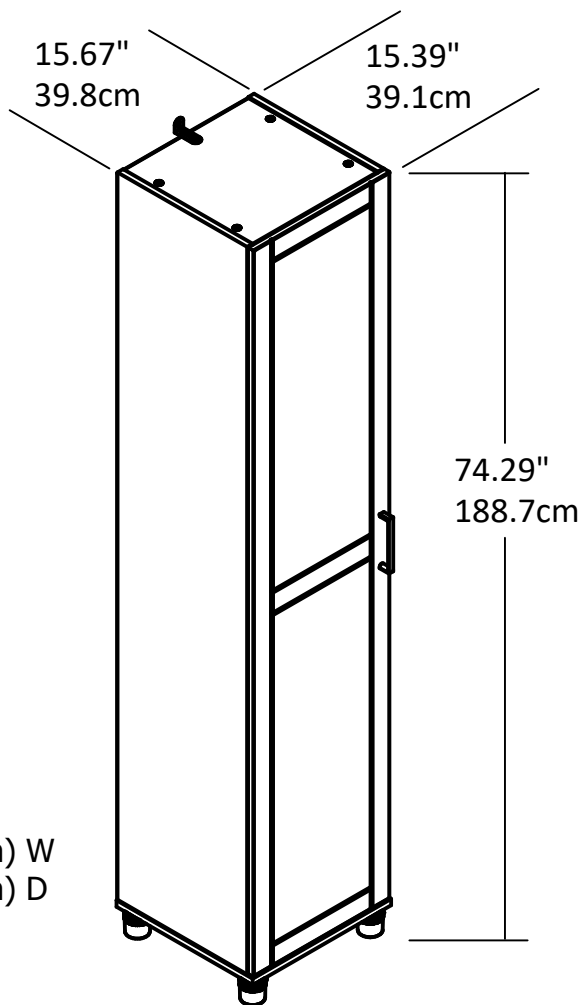

7920414COM - 16" Cabinet

Finish: Obsidian Black (414) / Black (56)

Shelf dimensions:
14.17 in. (36.0 cm) W
14.53 in. (36.9 cm) D
1 Fixed shelf
3 Adjustable shelf

Overall Product Size:
15.67"W x 15.39"D x 74.29"H
39.8cm W x 39.1cm D x 188.7cm H

Wood Breakdown: 95%
Total storage: 8.12 cubic feet

Maximum Weight Capacities
Unit Weight: 80 lbs. (36.29 kg)